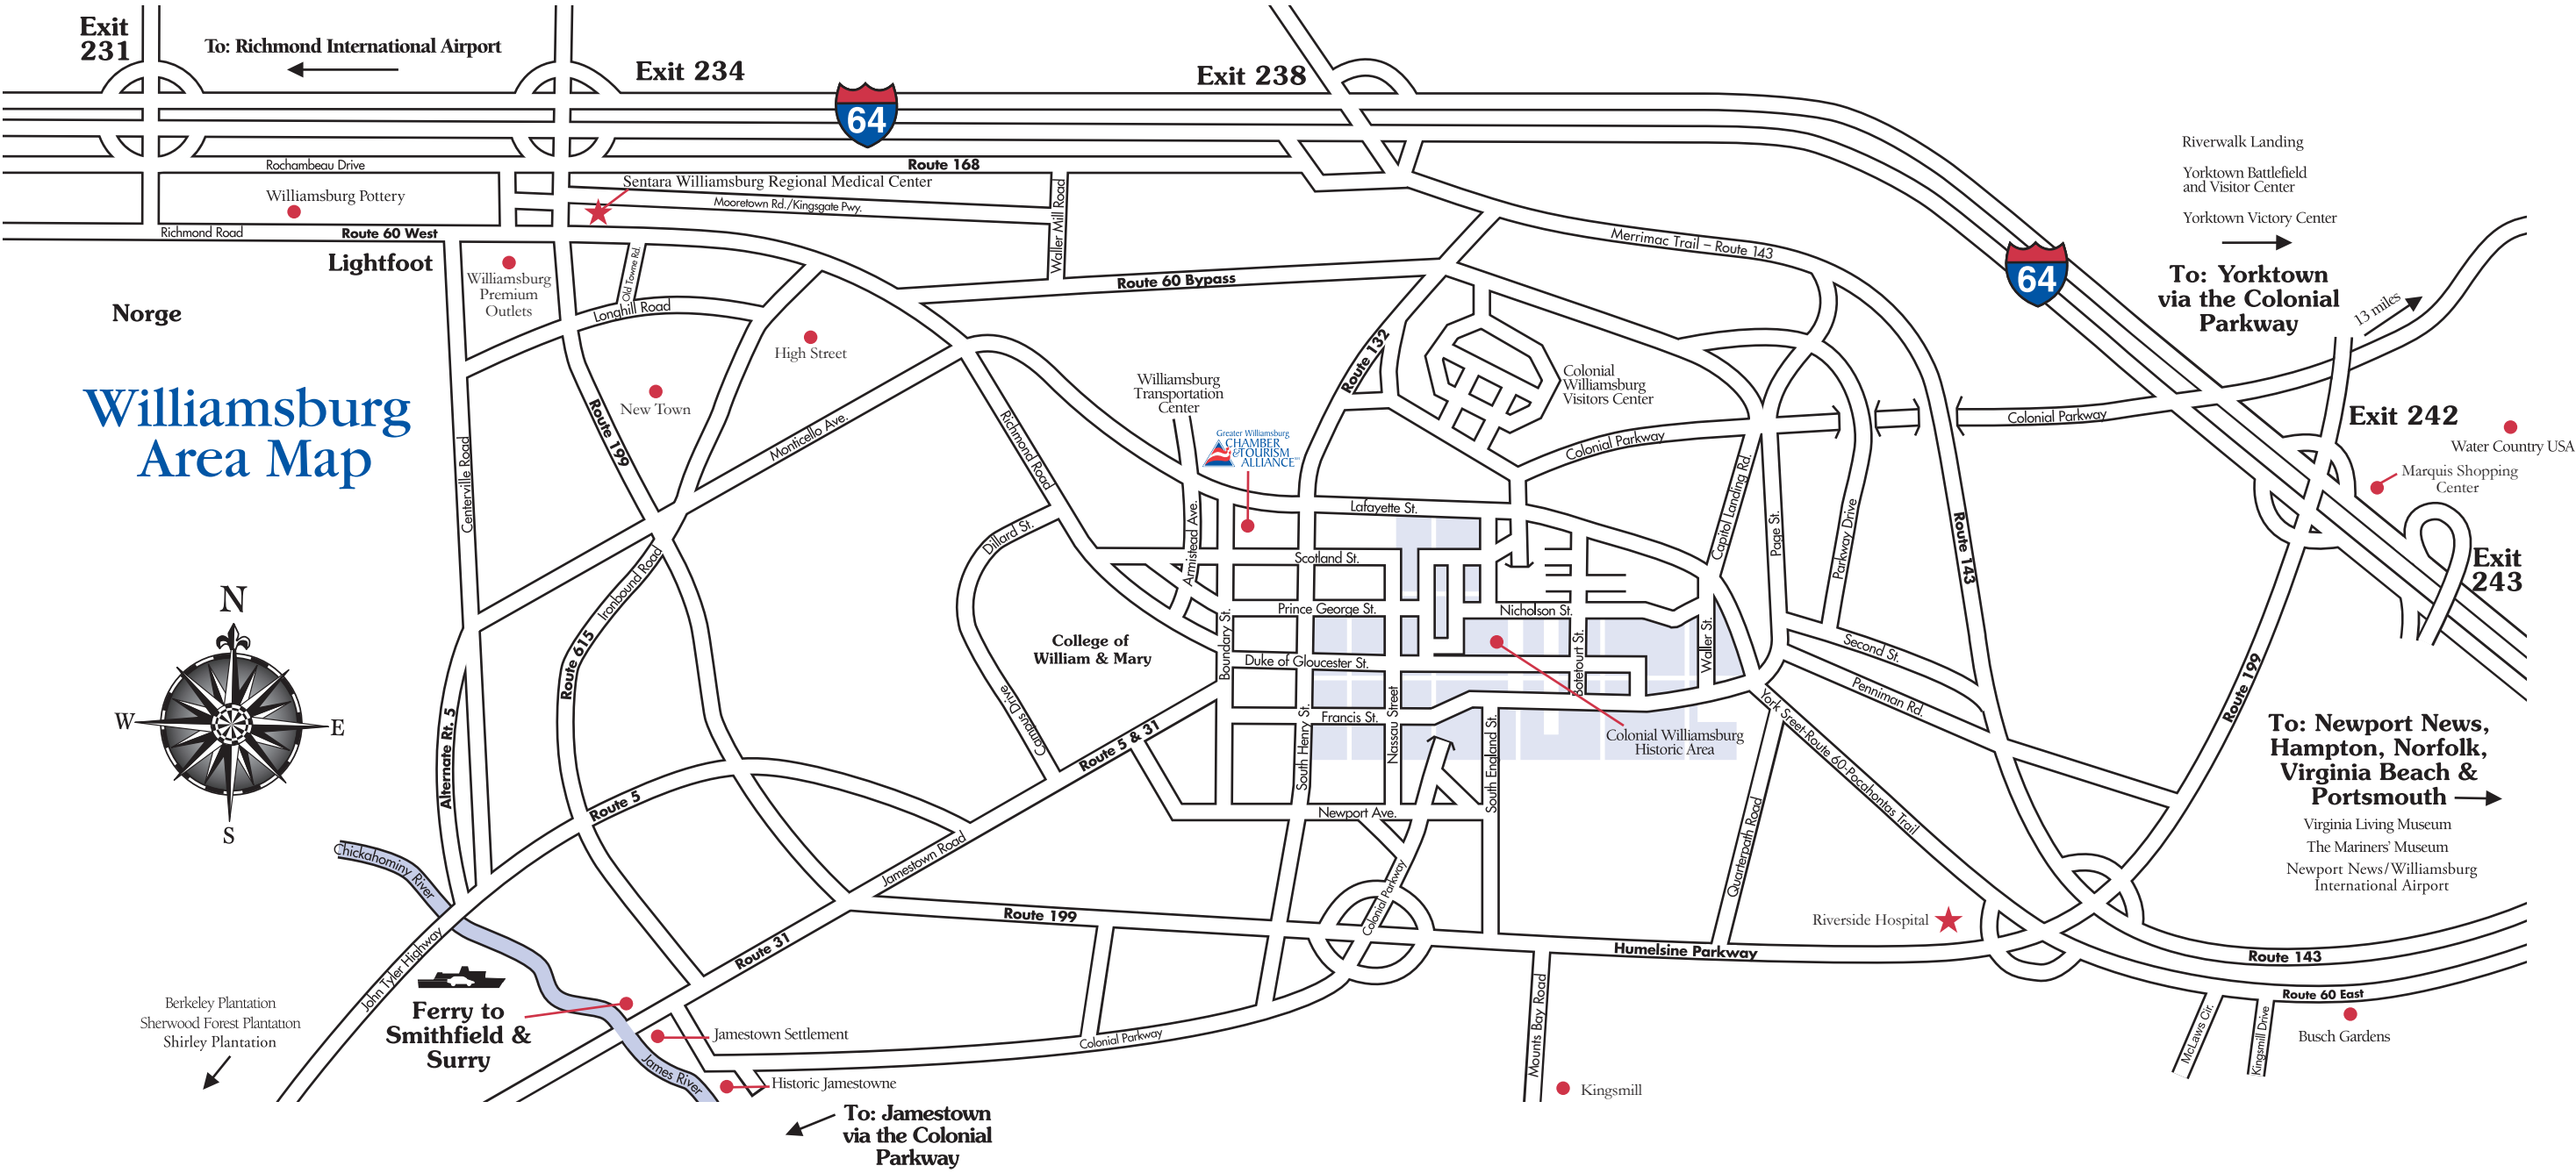

Exit 231

To: Richmond International Airport

Exit 234

Exit 238

Williamsburg Area Map

Williamsburg Pottery

Sentara Williamsburg Regional Medical Center

Lightfoot

Williamsburg Premium Outlets

New Town

High Street

Williamsburg Transportation Center

Greater Williamsburg Chamber of Tourism Alliance

Colonial Williamsburg Visitors Center

College of William & Mary

Colonial Williamsburg Historic Area

Riverwalk Landing
Yorktown Battlefield and Visitor Center
Yorktown Victory Center

To: Yorktown via the Colonial Parkway

Exit 242

Water Country USA

Marquis Shopping Center

Exit 243

To: Newport News, Hampton, Norfolk, Virginia Beach & Portsmouth

Virginia Living Museum
The Mariners' Museum
Newport News/Williamsburg International Airport

Ferry to Smithfield & Surry

Jamestown Settlement

Historic Jamestowne

To: Jamestown via the Colonial Parkway

Riverside Hospital